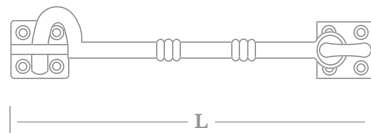

	A	B
P (projection)	55	75
H (height)	115	135

▲ 1279

▲ 1286

Fixings

Supplied with finish matched no.6 x 19mm wood screws.

How to Order

- 1) select HOOK (e.g. 1279)
- 2) add FINISH (e.g. 1279PB)
- 1279 only - add SIZE (e.g. 1279PB/A).

Finishes - See our price list or website for finish availability.

▲ 1301

▲ 1319

Handrail Brackets & Cabin Hooks

A traditional design Handrail Bracket available in two sizes, along with two designs of Cabin Hook each available in a variety of lengths. The 0476 is also available in custom lengths if required.

	Plate Diameter (D)	Projection (P)	Height (H)
A	60	64	44
B	64	75	40

▲ 3189

▲ 0476

	A	B	C	D	E	F	G
L (length)	—	76	102	152	203	254	305
Plate size	30 x 30			40 x 40			
other lengths available upon request							