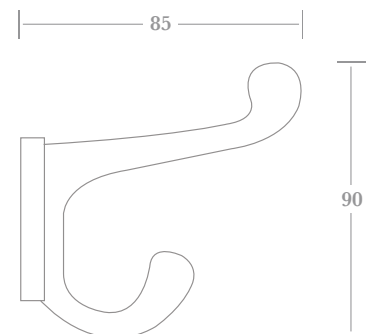

	A	B
P (projection)	55	75
H (height)	115	135

▲ 1279

▲ 1286

Fixings

Supplied with finish matched no.6 x 19mm wood screws.

How to Order

- 1) select HOOK (e.g. 1279)
- 2) add FINISH (e.g. 1279PB)
- 1279 only - add SIZE (e.g. 1279PB/A).

Finishes - See our price list or website for finish availability.

▲ 1301

▲ 1319

Handrail Brackets & Cabin Hooks

A traditional design Handrail Bracket available in two sizes, along with two designs of Cabin Hook each available in a variety of lengths. The 0476 is also available in custom lengths if required.

	Plate Diameter (D)	Projection (P)	Height (H)
A	60	64	44
B	64	75	40

▲ 3189

▲ 0476

	A	B	C	D	E	F	G
L (length)	—	76	102	152	203	254	305
Plate size	30 x 30			40 x 40			
other lengths available upon request							

Finishes - See our price list or website for finish availability.

▲ 0474

	A	B	C	D
L (length)	51	76	102	152
Plate size	32 x 22		36 x 25	