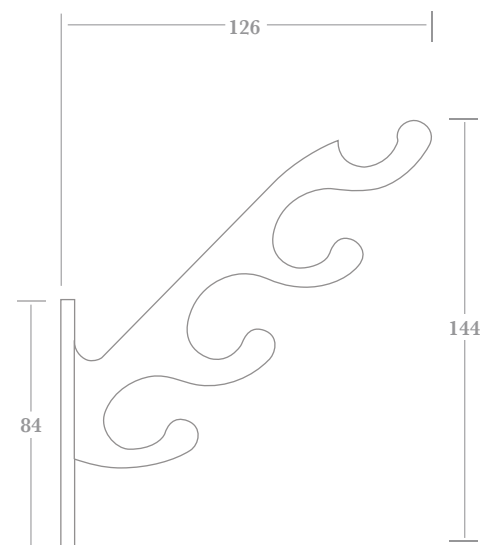

Coat Hooks

An Art Deco design of Hat & Coat Hook (9554) along with a complementary Robe Hook (9552).

The 2651 Multiple Coat Hook is ideal for use in restaurants, cocktail bars and pubs.

Fixings

9552 & 9554 supplied with finish matched no.6 x 19mm wood screws.

2651 supplied with finish matched no.8 x 25mm wood screws.

How to Order

1) select HOOK (e.g. **9552**)
2) add FINISH (e.g. **9552PC**).

Finishes - See our price list or website for finish availability.

▲ 2651