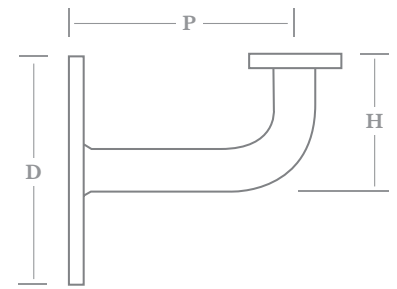

	A	B
P (projection)	55	75
H (height)	115	135

▲ 1279

▲ 1286

Fixings

Supplied with finish matched no.6 x 19mm wood screws.

How to Order

- 1) select HOOK (e.g. 1279)
- 2) add FINISH (e.g. 1279PB)
- 1279 only - add SIZE (e.g. 1279PB/A).

Finishes - See our price list or website for finish availability.

▲ 1301

▲ 1319

Handrail Brackets & Cabin Hooks

A traditional design Handrail Bracket available in two sizes, along with two designs of Cabin Hook each available in a variety of lengths. The 0476 is also available in custom lengths if required.

	Plate Diameter (D)	Projection (P)	Height (H)
A	60	64	44
B	64	75	40

▲ 3189

▲ 0476

	A	B	C	D	E	F	G
L (length)	—	76	102	152	203	254	305
Plate size	30 x 30			40 x 40			
other lengths available upon request							

Finishes - See our price list or website for finish availability.

▲ 0474

	A	B	C	D
L (length)	51	76	102	152
Plate size	32 x 22		36 x 25	