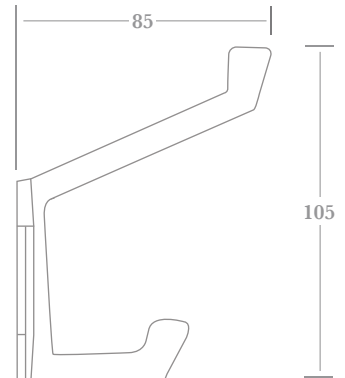

Coat Hooks

An Art Deco design of Hat & Coat Hook (9554) along with a complementary Robe Hook (9552).

The 2651 Multiple Coat Hook is ideal for use in restaurants, cocktail bars and pubs.

▲ 9554