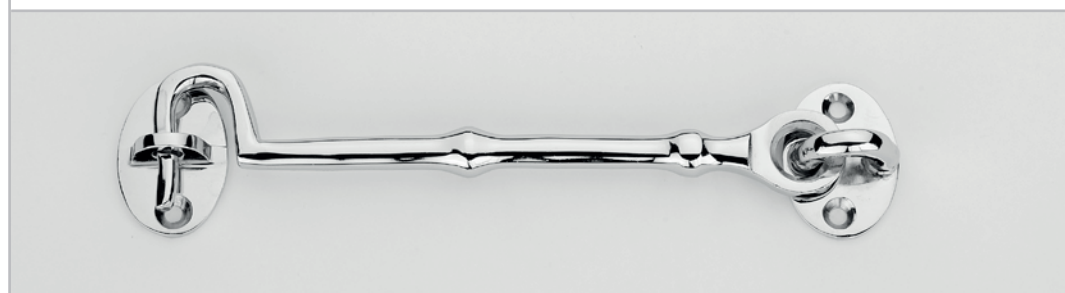

▲ 0474

	A	B	C	D
L (length)	51	76	102	152
Plate size	32 x 22		36 x 25