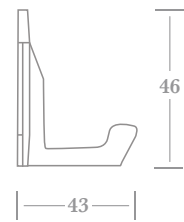

Coat Hooks

An Art Deco design of Hat & Coat Hook (9554) along with a complementary Robe Hook (9552).

The 2651 Multiple Coat Hook is ideal for use in restaurants, cocktail bars and pubs.

▲ 9552

Fixings

9552 & 9554 supplied with finish matched no.6 x 19mm wood screws.

2651 supplied with finish matched no.8 x 25mm wood screws.

How to Order

1) select HOOK (e.g. **9552**)
2) add FINISH (e.g. **9552PC**).

Finishes - See our price list or website for finish availability.