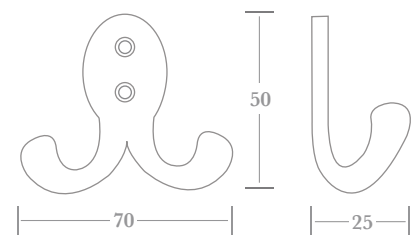

	A	B
P (projection)	55	75
H (height)	115	135

▲ 1279

▲ 1286

Fixings

Supplied with finish matched no.6 x 19mm wood screws.

How to Order

- 1) select HOOK (e.g. 1279)
- 2) add FINISH (e.g. 1279PB)
- 1279 only - add SIZE (e.g. 1279PB/A).

Finishes - See our price list or website for finish availability.

▲ 1301

▲ 1319

Handrail Brackets & Cabin Hooks

A traditional design Handrail Bracket available in two sizes, along with two designs of Cabin Hook each available in a variety of lengths. The 0476 is also available in custom lengths if required.

	Plate Diameter (D)	Projection (P)	Height (H)
A	60	64	44
B	64	75	40

▲ 3189

▲ 0476

	A	B	C	D	E	F	G
L (length)	—	76	102	152	203	254	305
Plate size	30 x 30			40 x 40			
other lengths available upon request							

Finishes - See our price list or website for finish availability.

▲ 0474

	A	B	C	D
L (length)	51	76	102	152
Plate size	32 x 22		36 x 25	